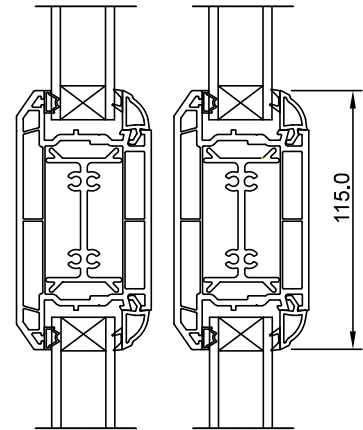

Midrail Sections

Low Aluminium Threshold

For internal purposes only

Sliding Patio Door

T: +353 (0) 74 93 63888 | F: +353 (0) 74 93 62203 | E: info@framesdirect.ie

www.framesdirect.ie