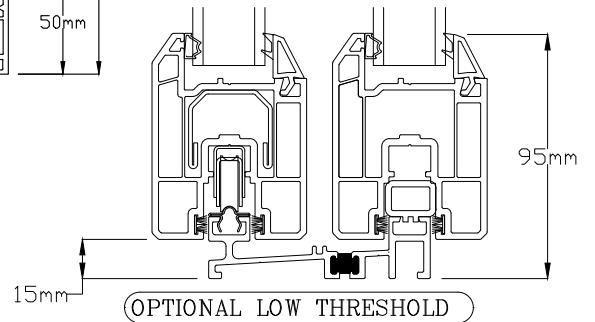

Midrail Sections

Low Aluminium Threshold

For internal purposes only

Sliding Patio Door

T: +353 (0) 74 93 63888 | F: +353 (0) 74 93 62203 | E: info@framesdirect.ie

www.framesdirect.ie